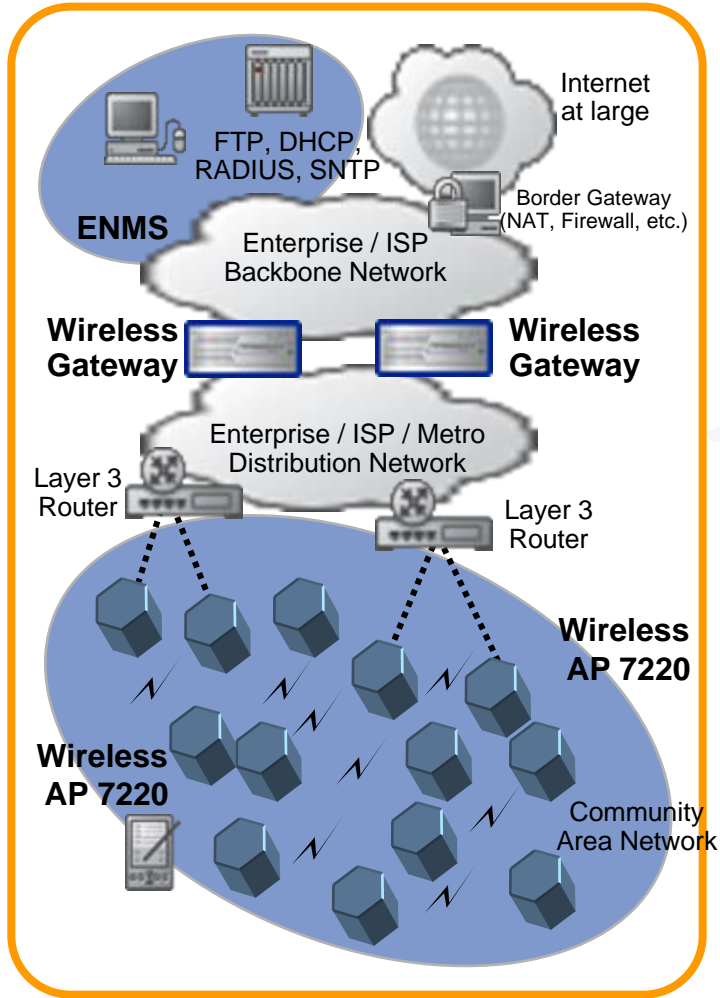

UNINORTEL

The solution – Wireless Mesh Network

The network

PATMOS (12net) LOGICAL NETWORK ARCHITECTURE

Easy and fast deployment - User Installed

UNINORTEL

It grows!

UNINORTETEL