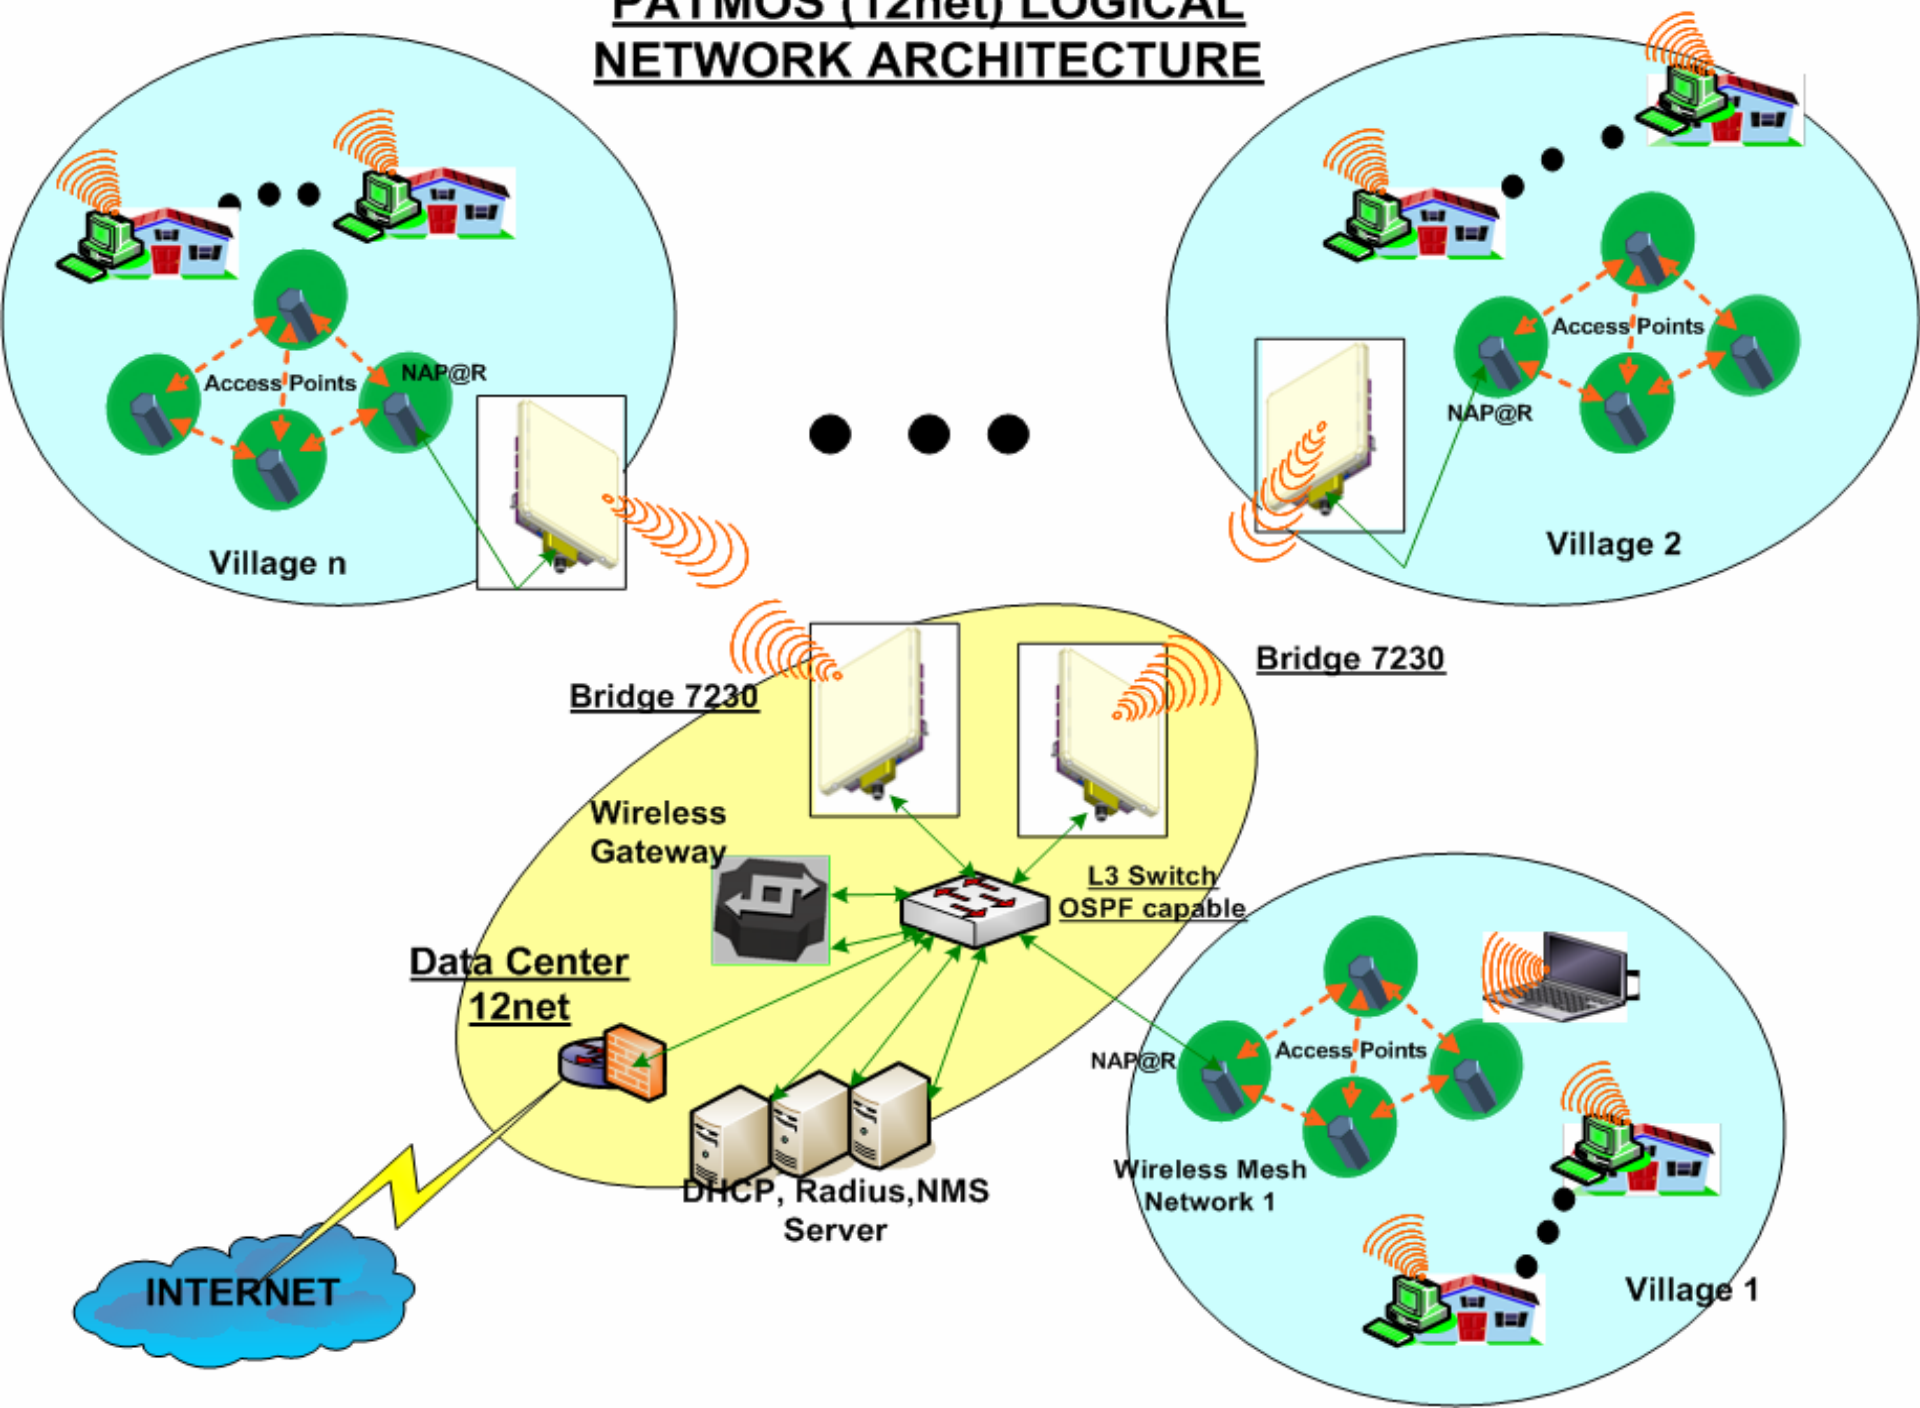

UNINORTEL

The solution – Wireless Mesh Network

The network

PATMOS (12net) LOGICAL NETWORK ARCHITECTURE

Easy and fast deployment - User Installed

UNINORTEL

It grows!

UNINORTETEL

Customer Deployments

Where We've Already Proven Our Value...

- **City of Taipei . World's largest public Wi-Fi Network using Nortel's Wireless Mesh Network**
- **Southern city of Kaohsiung, Taiwan**
- **National Police Agency – Ministry of Interior, Taiwan**
 - **Seowon University – Korea**
 - **Vex-Telemar - Brazil**
 - **BHP Billiton - Suriname**
 - **Verizon Puerto Rico**
 - **Super Group – South Africa**
- **Simbiti Gulf Estate – South Africa**
- **Edith Cowan University, Australia**
 - **Boracay Island, beach resort – Philippines**
- **Golden Telecom, Moscow – Europe's largest public Wi-Fi Network 2Q06**
 - **Patmos, Greece**
- **University of Arkansas**
- **National Taiwan University**
- **Data Ventures, Inc / Ronco - USA**
 - **MIT**
- **NASA – Return to Flight mission**
- **SCANA, Riverbanks Zoo – SC**
 - **Marshalltown, Iowa**
 - **SimplySurf - Dunrobin**
- **Chapleau Rural Deployment**
 - **City of Richardson, TX**
- **Commonwealth of KY Parks**
 - **Royal Ottawa Hospital**
 - **Niagara County, NY**
- **North Carolina Central University**
 - **Annapolis Wireless**
- **Netago Wireless - SAB**